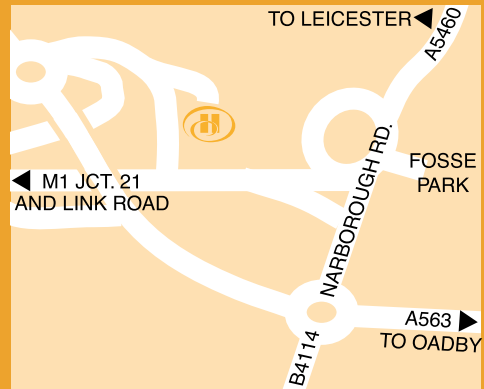

For the best rates guaranteed

hilton.co.uk/leicester

or call +44 (0)870 770 9431

The hotel is located just off junction 21 of the M1, at the end of the M69. As you depart the M1 follow signs for the A5460 to Leicester, move into the left hand lane and take the slip road on your left. Take the 4th exit at the roundabout and the hotel entrance is on the left.

Hilton

Travel should take you places™

TERMS & CONDITIONS

Highcross

Leicester is back in fashion! With 120 exciting and inspiring stores, including Ghost, Reiss, Hugo Boss and many more. Plus 3 major department stores: Debenhams, House of Fraser and John Lewis.

2 NIGHTS FROM **£165**
Please quote code PR22HR

Includes dinner 1st night,
£20 John Lewis voucher and
complimentary bottle of house wine