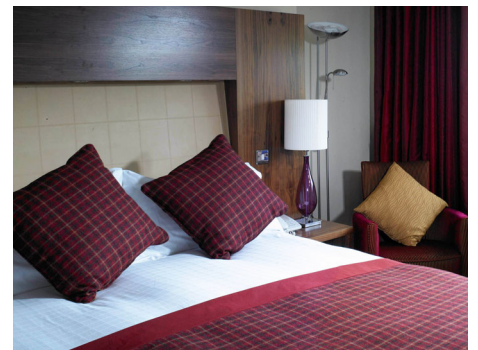

An idyllic setting for your Highland wedding

Nestled among ancient pines on a 65-acre woodland estate in the heart of the Cairngorm National Park, Hilton Coylumbridge is a majestic setting for fairytale weddings.

As well as extensive leisure facilities to relax in before the big day, you'll also find a hairdresser, spa and beauty room in the resort for stress-free pampering on your wedding morning.

The personalised service and breathtaking environment will ensure your wedding will be an unforgettable occasion leaving you with memories you will cherish forever.